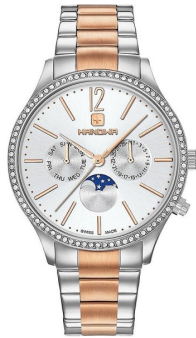

DIALANDO®

Hanowa ladies' watch 16-7068.12.001 Specifications

Beispielbox

BUY NOW

This document contains all the specifications for the Hanowa Leandra 16-7068.12.001 ladies' watch. We at the **DIALANDO® watch store** offer a large selection of authentic watches from the best watch brands in the world.
<https://www.dialando.si/>

PRODUCT INFORMATION

EAN	7612657091060
Gender	Ladies
Warranty [years]	2

PRODUCT EXECUTION

Display Type	Analogue
Movement type	Quartz (Battery)
Movement Name	Swiss Made / Ronda / 7061
Functions	Day / Date / Second / Moon phase / Minute / Hour

MEASURES

Case width [mm]	38
Case thickness [mm]	9

MATERIAL & COLOUR

Strap Material	Stainless steel
Strap Colour	Silver / Rose gold
Case Material	Stainless steel
Case Colour	Silver
Case Surface	Polished / Matted
Colour of the dial	Silver
Glass	Mineral glass / Hardened glass

DETAILS

Bezel	Fixed
Case Bottom	Stainless steel bottom / Pressed
Clasp	Folding clasp
Water resistant	3 ATM