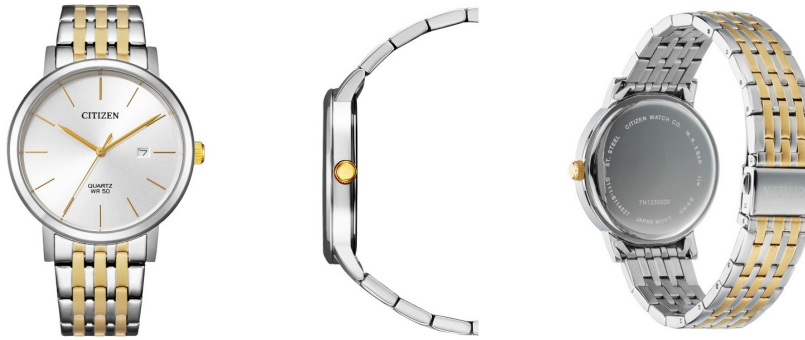

DIALANDO®

Citizen men's watch BI5074-56A Specifications

[BUY NOW](#)

This document contains all the specifications for the Citizen Sport Quarz BI5074-56A men's watch. We at the [DIALANDO® watch store](#) offer a large selection of authentic watches from the best watch brands in the world.
<https://www.dialando.si/>

PRODUCT INFORMATION

EAN	4974374275288
Gender	Men
Warranty [years]	2

PRODUCT EXECUTION

Display Type	Analogue
Movement type	Quartz (Battery)
Movement Name	Citizen / G111
Functions	Hour / Minute / Second / Date

MEASURES

Case width [mm]	40
Case thickness [mm]	8

MATERIAL & COLOUR

Strap Material	Stainless steel
Strap Colour	Silver / Gold
Case Material	Stainless steel
Case Colour	Silver
Case Surface	Matted / Polished
Colour of the dial	Silver
Glass	Hardened glass / Mineral glass

DETAILS

Bezel	Fixed
Case Bottom	Stainless steel bottom / Pressed
Clasp	Folding clasp
Water resistant	5 ATM