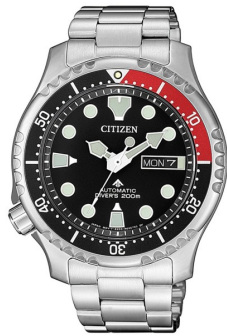

DIALANDO®

Citizen men's watch NY0085-86E Specifications

BEISPIELBOX

BUY NOW

This document contains all the specifications for the Citizen Promaster NY0085-86E men's watch. We at the [DIALANDO® watch store](https://www.dialando.si/) offer a large selection of authentic watches from the best watch brands in the world.
<https://www.dialando.si/>

PRODUCT INFORMATION

EAN	4974374288332
Gender	Men
Brand	Citizen
Collection	Promaster
Warranty [years]	2

PRODUCT EXECUTION

Display Type	Analogue
Movement type	Automatic
Movement Name	Citizen / 8203
Functions	Day of the week / Hour / Second / Minute / Date

MEASURES

Case width [mm]	42
Case thickness [mm]	12
Lug width [mm]	20
Max. wrist circumference [mm]	210

MATERIAL & COLOUR

Strap Material	Stainless steel
Strap Colour	Silver
Case Material	Stainless steel
Case Colour	Silver
Case Surface	Polished / Matted
Colour of the dial	Black
Glass	Mineral glass

DETAILS

Bezel	Left side / Rotatable
Case Bottom	Stainless steel bottom (screwed)
Crown	Screwed
Clasp	Folding clasp
Lighting	Luminous hands / Luminous indexes
Water resistant	20 ATM