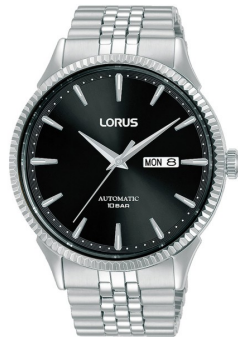

DIALANDO®

Lorus men's watch RL471AX9 Specifications

[BUY NOW](#)

This document contains all the specifications for the Lorus Classic Automatic RL471AX9 men's watch. We at the [DIALANDO® watch store](#) offer a large selection of authentic watches from the best watch brands in the world.
<https://www.dialando.si/>

PRODUCT INFORMATION

EAN	4894138351129
Gender	Men
Warranty [years]	2

PRODUCT EXECUTION

Display Type	Analogue
Movement type	Automatic

MEASURES

Case width [mm]	43
-----------------	----

MATERIAL & COLOUR

Strap Material	Stainless steel
Strap Colour	Silver
Colour of the dial	Black
Glass	Mineral glass

DETAILS

Clasp	Folding clasp
Water resistant	10 ATM